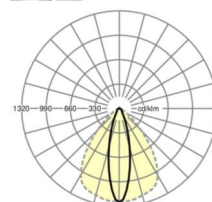

MECHANICS

Housing colour	silver grey/white aluminium RAL 9006
Dimensions (LxWxDxH)	1531mm x 55mm x 37mm
Weight (net)	1.65kg
Type of installation	Mounting rail system installation, Light structure

Dimensions

L	1531 mm	Length
B	55 mm	Width
H	37 mm	Height

DEEP-LINK

<https://www.regiolux.de/en/article/19520004155>

Reference	LED 4000lm 865
ηLB	100 %
Φ ↓/↑	98 % / 2 %
UGR lat./long.	15.5 / 20.8